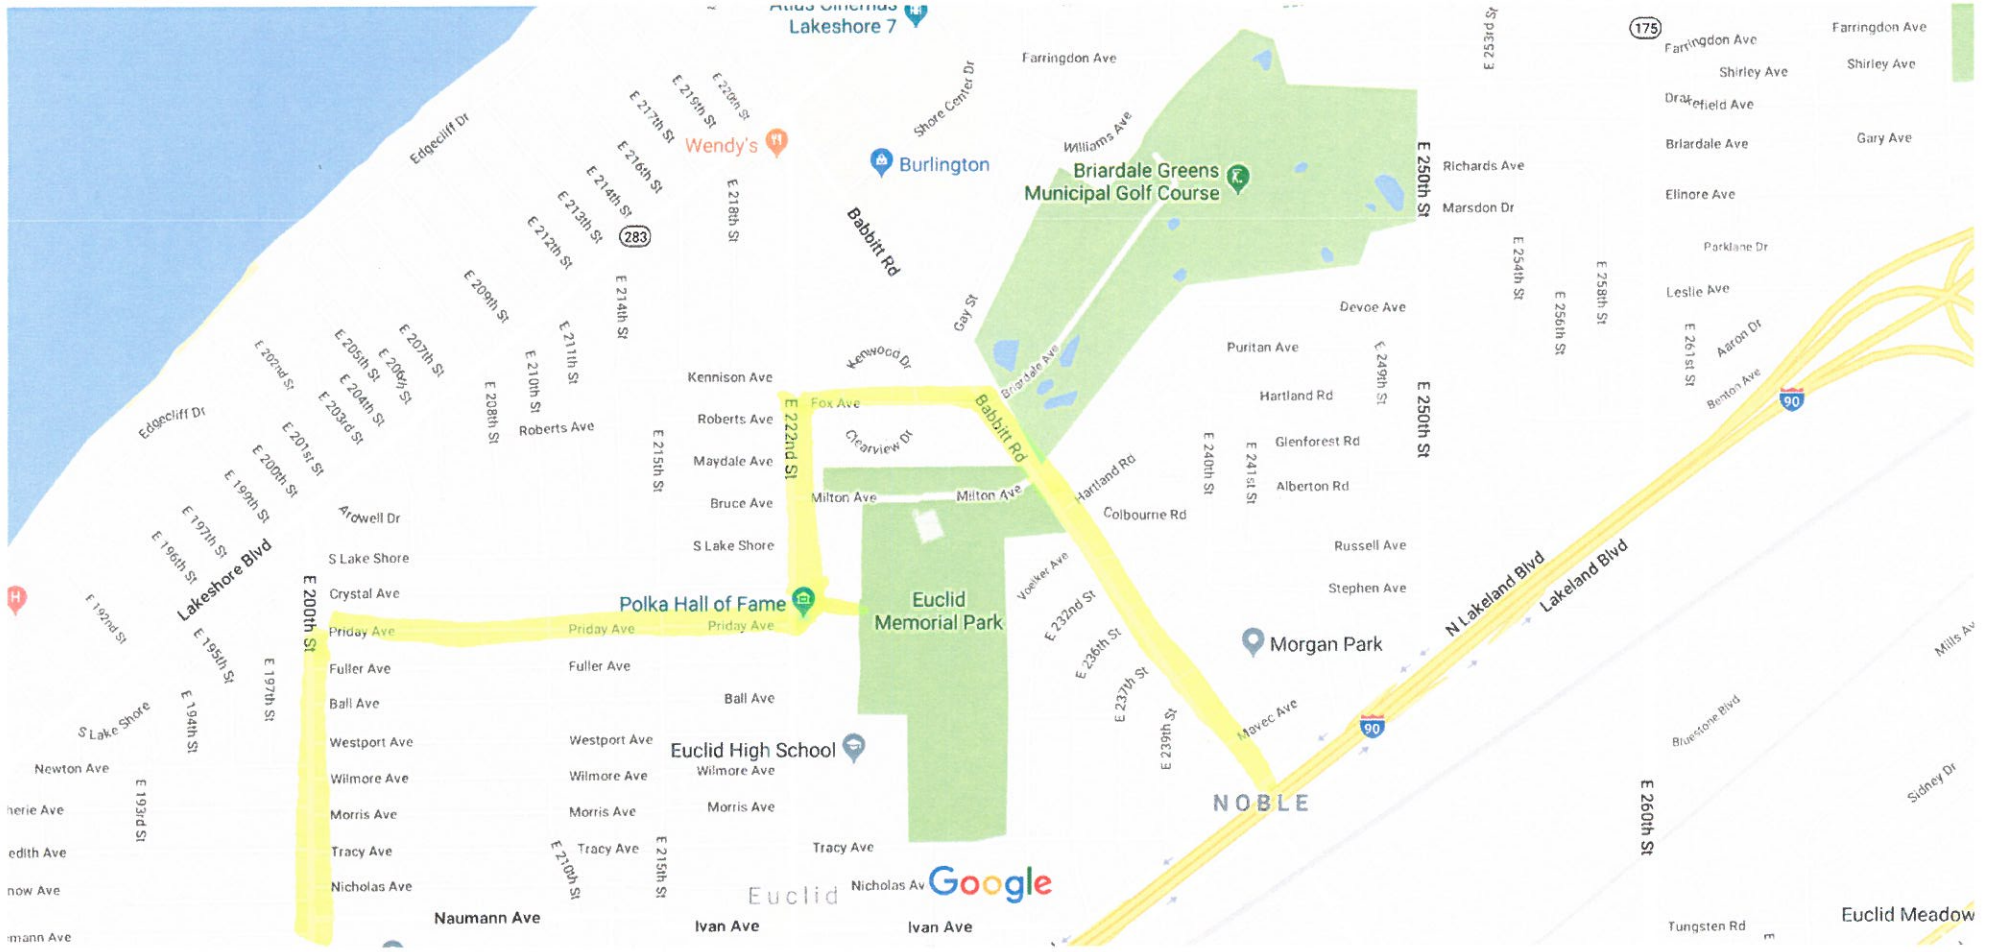

How to get to the Euclid Public Library during the construction

If coming from the east:

- Take 90 west to Babbitt Rd. exit.
- Head north on Babbitt to Fox Ave.
- Turn left on Fox to E 222nd St.
- Turn left on E 222nd St. (one way southbound) to the library

If coming from the west:

- Take 90 east to E 200th St. exit.
- Take E 200th St. northbound to Priday Ave.
- Turn right on Priday to E 222nd St.
- Turn right on E 222nd St. (one way southbound) and an immediate left into the library drive.

There will be NO northbound traffic allowed on E 222nd St. during construction

Map data ©2018 Google 1000 ft